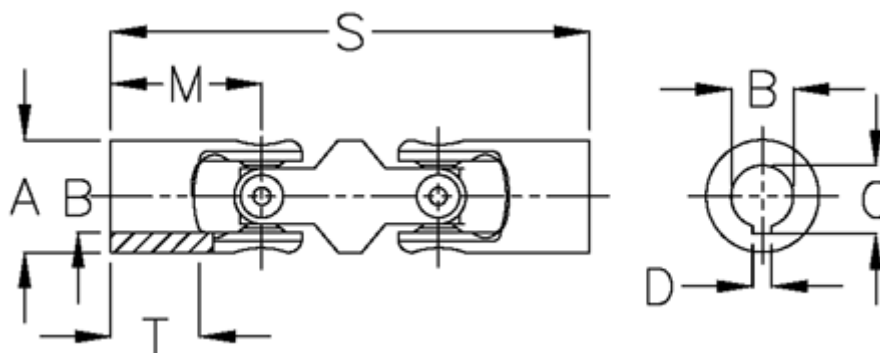

# Data Sheet

Article number: 07632303

Description: Double cross joint w/needle bearing  
0.632.303

## Measures

A	= 32
B H7	= 20
C	= 22.8
D	= 6
M	= 43
MD max N m	= 40
s	= 124
T	= 25